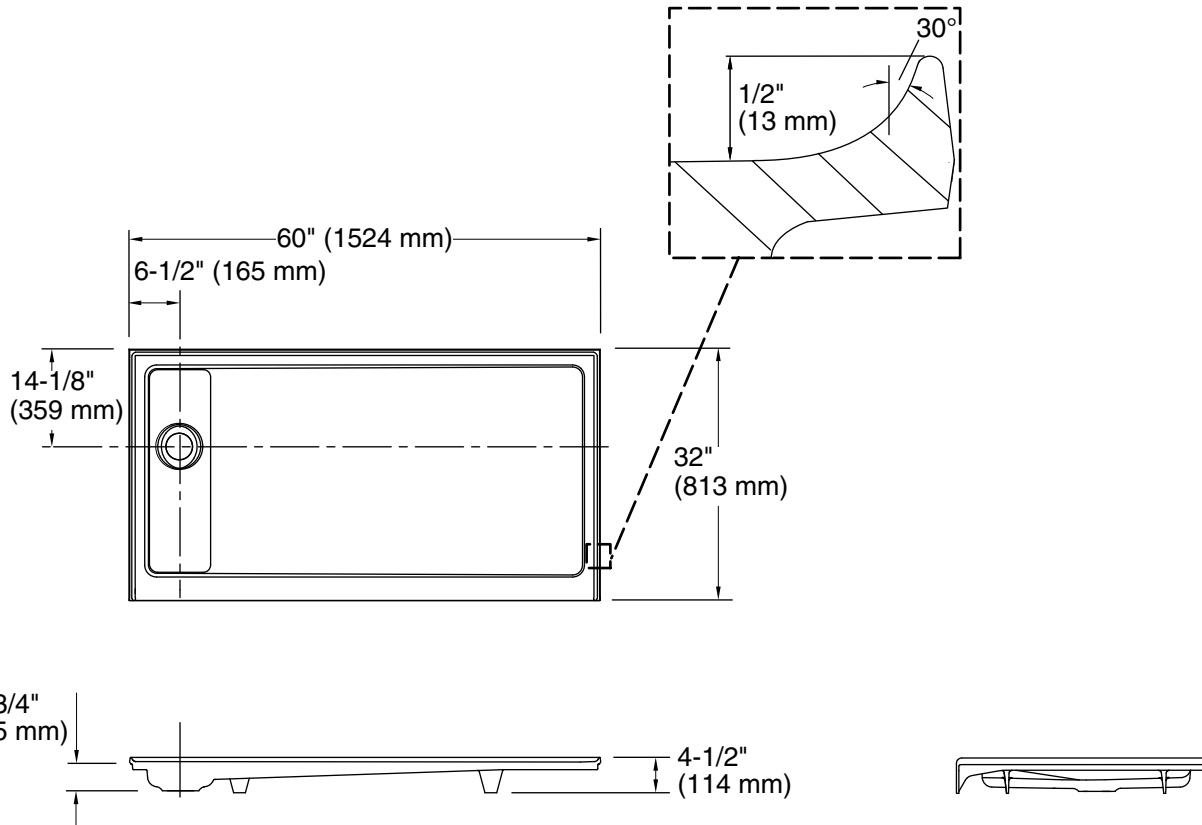

Features

- Safeguard® slip-resistant surface on bath floor.
- Single threshold for alcove installation with three tile-in flanges.
- Recessed drain (can be used with K-9155 or K-9156 drain cover).
- Left offset drain for easy 60" x 30" bath replacement.
- Ideal size for remodel installations into a 5" (1524 mm) alcove with a shower door.
- Rim size optimized for water containment and aesthetics.

Color	Code	Description
	0	White
	96	Biscuit
	NY	Dune

Technical Information

All product dimensions are nominal.

Installation: Three-wall alcove

Drain location: Left

Weight: 180 lbs (81.6 kg)

Notes

Measure your actual product for rough-in details.